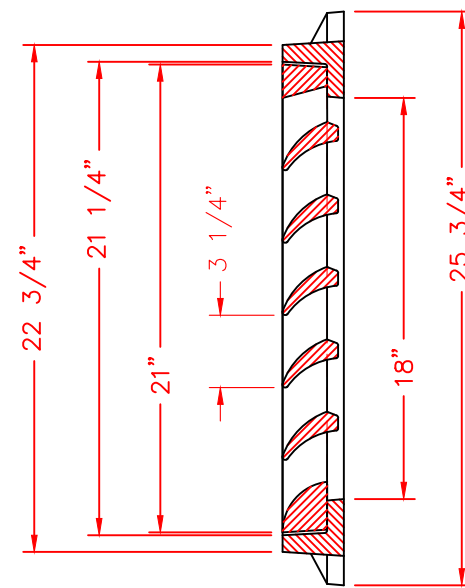

3 1/2"
1/2"

BOLT GRATE TO FRAME w/
1/2 - 13 X 2 1/2 STNLS.
STL. HEX BOLT w/ NARROW
WASHER (4 KITS NO. 91561)

BOLT SLOT DETAIL
SCALE - 1/4" = 1"

COMPONENT NOS.: FRAME - 0000-2334, GRATE - 3900-0010
MATERIAL: FRAME - CAST GRAY IRON ASTM A-48, CLASS 35B
GRATE - CAST DUCTILE IRON, ASTM A-536, GRADE 100-70-03
FINISH: NO PAINT UNLESS SPECIFIED ON PURCHASE ORDER
WEIGHT: FRAME 87#, GRATE 119# WAS NF-3900T10

DR. RKB/CSM	SCALE 1/8"=1"	TITLE: R-3900-B FRAME & GRATE
CH.	DIM CHK.	NEENAH FOUNDRY COMPANY NEENAH WISCONSIN 54956
APP.	DATE 10-14-2008	NF-3900 225 B

DATE	REVISION	INT
09-28-2009	UPDATED FRAME	RKB
01-21-2009	REVISED THE BOLTS FROM 3/8" TO 1/2"	ELR