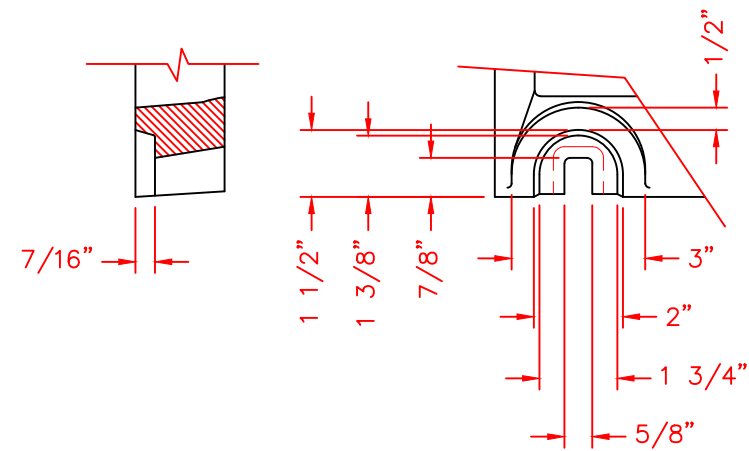

3 1/2"
1/2"

BOLT GRATE TO FRAME w/
1/2 - 13 X 2 1/2 STNLS.
STL. HEX BOLT w/ NARROW
WASHER (4 KITS NO. 91561)

BOLT SLOT DETAIL
SCALE - 1/4" = 1"

COMPONENT NOS.: FRAME - 0000-2334, GRATE - 3900-0010
MATERIAL: FRAME - CAST GRAY IRON ASTM A-48, CLASS 35B
GRATE - CAST DUCTILE IRON, ASTM A-536, GRADE 100-70-03
FINISH: NO PAINT UNLESS SPECIFIED ON PURCHASE ORDER
WEIGHT: FRAME 87#, GRATE 119# WAS NF-3900T10

DR. RKB/CSM	SCALE 1/8"=1"	TITLE: R-3900-B FRAME & GRATE
CH.	DIM CHK.	NEENAH FOUNDRY COMPANY NEENAH WISCONSIN 54956
APP.	DATE 10-14-2008	NF-3900 225 B

DATE	REVISION	INT
09-28-2009	UPDATED FRAME	RKB
01-21-2009	REVISED THE BOLTS FROM 3/8" TO 1/2"	ELR