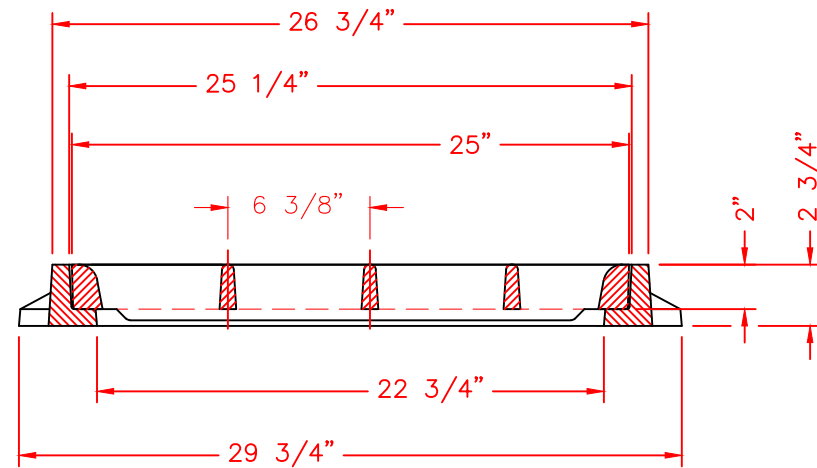

3 1/2"
1/2"

BOLT GRATE TO FRAME w/
1/2 - 13 X 2 1/2 STNLS.
STL. HEX BOLT w/ NARROW
WASHER (4 KITS NO. 91561)

BOLT SLOT DETAIL
SCALE - 1/4" = 1"

COMPONENT NOS.: FRAME - 0000-2334, GRATE - 3900-0010
MATERIAL: FRAME - CAST GRAY IRON ASTM A-48, CLASS 35B
GRATE - CAST DUCTILE IRON, ASTM A-536, GRADE 100-70-03
FINISH: NO PAINT UNLESS SPECIFIED ON PURCHASE ORDER
WEIGHT: FRAME 87#, GRATE 119# WAS NF-3900T10

DR. RKB/CSM	SCALE 1/8"=1"	TITLE: R-3900-B FRAME & GRATE
CH.	DIM CHK.	NEENAH FOUNDRY COMPANY NEENAH WISCONSIN 54956
APP.	DATE 10-14-2008	NF-3900 225 B

DATE	REVISION	INT
09-28-2009	UPDATED FRAME	RKB
01-21-2009	REVISED THE BOLTS FROM 3/8" TO 1/2"	ELR